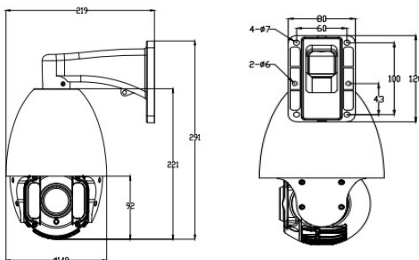

## Features

- Sony 1/2.8" 2.1MP STARVIS sensor
- Starlight sensitivity
- 12X optical zoom
- 80m long range IR with adaptive illumination angle
- H.265 / H.264 / M-JPEG dual streams
- Micro SD slot for recording
- Enhancements: T-WDR (120dB), 3D NR, defogging
- ONVIF (Profile S)
- Power over Ethernet (PoE)

## Dimensions