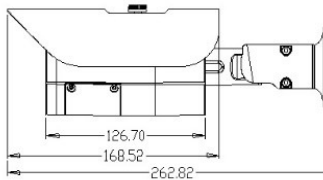

Dimensions

Specifications

Model	NV2-B36W
CAMERA	
Image Sensor	Sony 1/2.8" 2.1MP STARVIS sensor
Effective Pixel	1920 (H) x 1080 (V)
Frame Rate	25/30fps
Resolution	Up to 1920 x 1080@25/30fps (main stream); Up to D1@25/30fps (sub stream); Up to 1920 x 1080@15fps (third stream)
Video Compression	H.265 / H.264 / M-JPEG (16kbps – 8000kbps)
Audio Compression	G.711A (64kbps)
Open Standard	ONVIF (Profile S)
Min. Illumination	0.0 lux (IR on), 0.002 lux@F1.4 (IR off)
IR Range	40m
Sync System	Internal
Scan System	Progressive scan
Lens	2.8 - 12mm motorized lens
Angle of View	Horizontal: 34° ~ 97°; Vertical: 19° ~ 51°
Electronic Shutter	Auto / manual (1/30-1/10000) / FLK
S/N Ratio	≥50db
CONTROL	
Video Adjustment	Brightness, contrast, saturation, sharpness, hue
3D Noise Reduction	Close / low / mid / mid-high / high
True WDR	Close / low / mid / high
Auto Gain Control	Low / mid-low / mid / mid-high / high
Day / Night	Auto / color / B/W / external
Privacy Mask	4 zones
Mirror	Close / horizontal / vertical / 90° rotation / 180° rotation / 270° rotation
Defogging	Close / low / mid / high
Slow Shutter	Close / open
EVENT	
Event Type	External alarm, video motion detection, video tamper, network interruption
Video Analysis	Tripwire, loitering, missing / unattended object detection, crowd monitoring
Action Type	Dial-back, snapshot, relay switch control, email notification, micro SD card recording
External Alarm Input	2
Motion Detection	4
Relay Output	1
COMMUNICATION	
Network	RJ-45, 100 base-T
Protocol	TCP/IP, UDP, HTTP, DHCP, RTSP, DDNS, SMTP(SSL), PPPoE, UPNP, NTP, P2P, FTP
Concurrent Connection	4
Audio Input	1
Audio Output	1
Video Output	1 (CVBS)
MISCELLANEOUS	
Weather Protection	IP66
Operating Environment	-20 ~ 55°C / 90% relative humidity (no condensation)
Power Supply	DC12V / PoE, 10W
Dimensions (mm)	93 (W) x 96 (H) x 263 (L)
Weight	904g