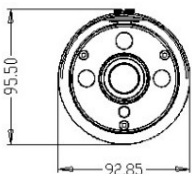

Dimensions

Specifications

Model	NV2-B36W
CAMERA	
Image Sensor	Sony 1/2.8" 2.1MP STARVIS sensor
Effective Pixel	1920 (H) x 1080 (V)
Frame Rate	25/30fps
Resolution	Up to 1920 x 1080@25/30fps (main stream); Up to D1@25/30fps (sub stream); Up to 1920 x 1080@15fps (third stream)
Video Compression	H.265 / H.264 / M-JPEG (16kbps – 8000kbps)
Audio Compression	G.711A (64kbps)
Open Standard	ONVIF (Profile S)
Min. Illumination	0.0 lux (IR on), 0.002 lux@F1.4 (IR off)
IR Range	40m
Sync System	Internal
Scan System	Progressive scan
Lens	2.8 - 12mm motorized lens
Angle of View	Horizontal: 34° ~ 97°; Vertical: 19° ~ 51°
Electronic Shutter	Auto / manual (1/30-1/10000) / FLK
S/N Ratio	≥50db
CONTROL	
Video Adjustment	Brightness, contrast, saturation, sharpness, hue
3D Noise Reduction	Close / low / mid / mid-high / high
True WDR	Close / low / mid / high
Auto Gain Control	Low / mid-low / mid / mid-high / high
Day / Night	Auto / color / B/W / external
Privacy Mask	4 zones
Mirror	Close / horizontal / vertical / 90° rotation / 180° rotation / 270° rotation
Defogging	Close / low / mid / high
Slow Shutter	Close / open
EVENT	
Event Type	External alarm, video motion detection, video tamper, network interruption
Video Analysis	Tripwire, loitering, missing / unattended object detection, crowd monitoring
Action Type	Dial-back, snapshot, relay switch control, email notification, micro SD card recording
External Alarm Input	2
Motion Detection	4
Relay Output	1
COMMUNICATION	
Network	RJ-45, 100 base-T
Protocol	TCP/IP, UDP, HTTP, DHCP, RTSP, DDNS, SMTP(SSL), PPPoE, UPNP, NTP, P2P, FTP
Concurrent Connection	4
Audio Input	1
Audio Output	1
Video Output	1 (CVBS)
MISCELLANEOUS	
Weather Protection	IP66
Operating Environment	-20 ~ 55°C / 90% relative humidity (no condensation)
Power Supply	DC12V / PoE, 10W
Dimensions (mm)	93 (W) x 96 (H) x 263 (L)
Weight	904g