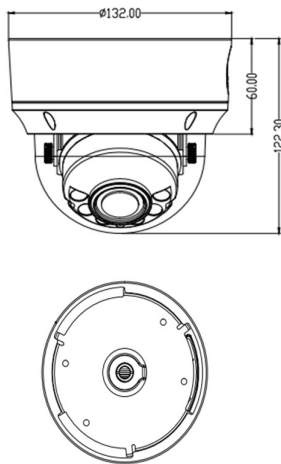

Dimensions

Specifications

Model	NF4-V56W
CAMERA	
Image Sensor	1/3" 4MP CMOS sensor
Effective Pixel	2592 (H) x 1520 (V)
Frame Rate	25/30fps
Resolution	Up to 2592 x 1520@25/30fps (main stream); Up to D1@25/30fps (sub stream); Up to 2592 x 1520@5fps (third stream)
Video Compression	H.265 / H.264 / M-JPEG (16kbps – 8000kbps)
Audio Compression	G.711u (64kbps)
Open Standard	ONVIF (Profile S)
Min. Illumination	0.0 lux (IR on)
IR Range	25m
Sync System	Internal
Scan System	Progressive scan
Lens	2.8 - 12mm motorized lens
Angle of View	Horizontal: 32° ~ 86°; Vertical: 18° ~ 47°
Electronic Shutter	Auto / manual (1/30-1/10000) / FLK
CONTROL	
Video Adjustment	Brightness, contrast, saturation, sharpness, hue
3D Noise Reduction	Close / low / mid / mid-high / high
Digital WDR	Close / low / mid / high
Auto Gain Control	Low / mid-low / mid / mid-high / high
Day / Night	Auto / color / B/W / external
Privacy Mask	4 zones
Mirror	Close / horizontal / vertical / 90° rotation / 180° rotation / 270° rotation
Slow Shutter	Close / open
EVENT	
Event Type	External alarm, video motion detection, video tamper, network interruption
Video Analysis	Tripwire, loitering, missing / unattended object detection, crowd monitoring
Action Type	Dial-back, snapshot, relay switch control, email notification, micro SD card recording
External Alarm Input	2
Motion Detection	4
Relay Output	1
COMMUNICATION	
Network	RJ-45, 100 base-T
Protocol	TCP/IP, UDP, HTTP, DHCP, RTSP, DDNS, SMTP(SSL), PPPoE, UPNP, NTP, P2P, FTP
Concurrent Connection	4
Audio Input	1
Audio Output	1
Video Output	1 (CVBS)
MISCELLANEOUS	
Environmental Protection	IP67, IK10
Operating Environment	-20 ~ 55°C / 90% relative humidity (no condensation)
Power Supply	DC12V / PoE, 8W
Dimensions (mm)	123 (H) x 132 (D)
Weight	830g
Accessories	CC-WL0V5, CC-DP0V5