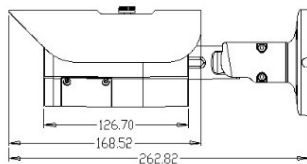

Dimensions

Specifications

Model	NF4-B36W
CAMERA	
Image Sensor	1/3" 4MP CMOS sensor
Effective Pixel	2592 (H) x 1520 (V)
Frame Rate	25/30fps
Resolution	Up to 2592 x 1520@25/30fps (main stream); Up to D1@25/30fps (sub stream); Up to 2592 x 1520@5fps (third stream)
Video Compression	H.265 / H.264 / M-JPEG (16kbps – 8000kbps)
Audio Compression	G.711u (64kbps)
Open Standard	ONVIF (Profile S)
Min. Illumination	0.0 lux (IR on)
IR Range	40m
Sync System	Internal
Scan System	Progressive scan
Lens	2.8 - 12mm motorized lens
Angle of View	Horizontal: 32° ~ 86°; Vertical: 18° ~ 47°
Electronic Shutter	Auto / manual (1/30-1/10000) / FLK
CONTROL	
Video Adjustment	Brightness, contrast, saturation, sharpness, hue
3D Noise Reduction	Close / low / mid / mid-high / high
Digital WDR	Close / low / mid / high
Auto Gain Control	Low / mid-low / mid / mid-high / high
Day / Night	Auto / color / B/W / external
Privacy Mask	4 zones
Mirror	Close / horizontal / vertical / 90° rotation / 180° rotation / 270° rotation
Slow Shutter	Close / open
EVENT	
Event Type	External alarm, video motion detection, video tamper, network interruption
Video Analysis	Tripwire, loitering, missing / unattended object detection, crowd monitoring
Action Type	Dial-back, snapshot, relay switch control, email notification, micro SD card recording
External Alarm Input	2
Motion Detection	4
Relay Output	1
COMMUNICATION	
Network	RJ-45, 100 base-T
Protocol	TCP/IP, UDP, HTTP, DHCP, RTSP, DDNS, SMTP(SSL), PPPoE, UPNP, NTP, P2P, FTP
Concurrent Connection	4
Audio Input	1
Audio Output	1
Video Output	1 (CVBS)
MISCELLANEOUS	
Weather Protection	IP66
Operating Environment	-20 ~ 55°C / 90% relative humidity (no condensation)
Power Supply	DC12V / PoE, 10W
Dimensions (mm)	93 (W) x 96 (H) x 263 (L)
Weight	904g