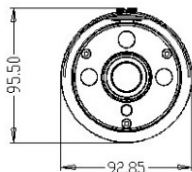

Dimensions

Specifications

Model	NF4-B36W
CAMERA	
Image Sensor	1/3" 4MP CMOS sensor
Effective Pixel	2592 (H) x 1520 (V)
Frame Rate	25/30fps
Resolution	Up to 2592 x 1520@25/30fps (main stream); Up to D1@25/30fps (sub stream); Up to 2592 x 1520@5fps (third stream)
Video Compression	H.265 / H.264 / M-JPEG (16kbps – 8000kbps)
Audio Compression	G.711u (64kbps)
Open Standard	ONVIF (Profile S)
Min. Illumination	0.0 lux (IR on)
IR Range	40m
Sync System	Internal
Scan System	Progressive scan
Lens	2.8 - 12mm motorized lens
Angle of View	Horizontal: 32° ~ 86°; Vertical: 18° ~ 47°
Electronic Shutter	Auto / manual (1/30-1/10000) / FLK
CONTROL	
Video Adjustment	Brightness, contrast, saturation, sharpness, hue
3D Noise Reduction	Close / low / mid / mid-high / high
Digital WDR	Close / low / mid / high
Auto Gain Control	Low / mid-low / mid / mid-high / high
Day / Night	Auto / color / B/W / external
Privacy Mask	4 zones
Mirror	Close / horizontal / vertical / 90° rotation / 180° rotation / 270° rotation
Slow Shutter	Close / open
EVENT	
Event Type	External alarm, video motion detection, video tamper, network interruption
Video Analysis	Tripwire, loitering, missing / unattended object detection, crowd monitoring
Action Type	Dial-back, snapshot, relay switch control, email notification, micro SD card recording
External Alarm Input	2
Motion Detection	4
Relay Output	1
COMMUNICATION	
Network	RJ-45, 100 base-T
Protocol	TCP/IP, UDP, HTTP, DHCP, RTSP, DDNS, SMTP(SSL), PPPoE, UPNP, NTP, P2P, FTP
Concurrent Connection	4
Audio Input	1
Audio Output	1
Video Output	1 (CVBS)
MISCELLANEOUS	
Weather Protection	IP66
Operating Environment	-20 ~ 55°C / 90% relative humidity (no condensation)
Power Supply	DC12V / PoE, 10W
Dimensions (mm)	93 (W) x 96 (H) x 263 (L)
Weight	904g