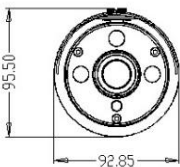

Dimensions

Specifications

Model	FS2-B36W
CAMERA	
Image Sensor	Sony 1/2.8" 2MP STARVIS sensor
Effective Pixel	1920 (H) x 1080 (V)
Frame Rate	25/30fps
Resolution	Up to 1080p (main stream); up to D1 (sub stream)
Video Compression	H.265 / H.264 / M-JPEG (16kbps – 8000kbps)
Audio Compression	G.711u (64kbps)
Open Standard	ONVIF (Profile S)
Min. Illumination	0.0 lux (IR on); 0.02 lux (colour, IR off), 0.002 lux (B/W, IR off)
IR Range	40m
Sync System	Internal
Scan System	Progressive scan
Lens	2.8 - 12mm motorized lens
Angle of View	Horizontal: 34° ~ 97°; Vertical: 19° ~ 51°
Electronic Shutter	Auto / manual (1/30-1/10000) / FLK
S/N Ratio	≥50db (AGC off)
CONTROL	
Video Adjustment	Brightness, contrast, saturation, sharpness, hue
3D Noise Reduction	Close / low / mid / mid-high / high
True WDR	Close / low / mid / high
Auto Gain Control	Low / mid-low / mid / mid-high / high
Day / Night	Auto / color / B/W / external
Privacy Mask	4 zones
Mirror	Close / horizontal / vertical / 90° rotation / 180° rotation / 270° rotation
Slow Shutter	Close / open
FACE RECOGNITION	
Simultaneous Detections	10
Face Size	Pupils distance: ≥60 pixels; Face pixel: ≥80 pixels
Face Angle	Vertical: ≤30°; Horizontal: ≤30°
Capacity	3000 faces
Accuracy	≥98% (subject to conditions)
Response Speed	≤200ms
EVENT	
Event Type	External alarm, video motion detection, video tamper, network interruption
Action Type	Dial-back, snapshot, relay switch control, email notification, micro SD card recording
External Alarm Input	2
Motion Detection	4
Relay Output	1
COMMUNICATION	
Network	RJ-45, 100 base-T
Protocol	TCP/IP, UDP, HTTP, HTTPS, DHCP, RTSP, DDNS, SMTP(SSL), PPPoE, UPNP, NTP, P2P, FTP
Concurrent Connection	4
Wiegand Output	1
Audio Input	0
Audio Output	0
Video Output	0
MISCELLANEOUS	
Weather Protection	IP66
Operating Environment	-20 ~ 55°C / 90% relative humidity (no condensation)
Power Supply	DC12V / PoE, 10W
Dimensions (mm)	93 (W) x 96 (H) x 263 (L)
Weight	904g