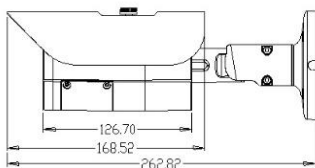

Dimensions

Specifications

Model	FS2-B36W
CAMERA	
Image Sensor	Sony 1/2.8" 2MP STARVIS sensor
Effective Pixel	1920 (H) x 1080 (V)
Frame Rate	25/30fps
Resolution	Up to 1080p (main stream); up to D1 (sub stream)
Video Compression	H.265 / H.264 / M-JPEG (16kbps – 8000kbps)
Audio Compression	G.711u (64kbps)
Open Standard	ONVIF (Profile S)
Min. Illumination	0.0 lux (IR on); 0.02 lux (colour, IR off), 0.002 lux (B/W, IR off)
IR Range	40m
Sync System	Internal
Scan System	Progressive scan
Lens	2.8 - 12mm motorized lens
Angle of View	Horizontal: 34° ~ 97°; Vertical: 19° ~ 51°
Electronic Shutter	Auto / manual (1/30-1/10000) / FLK
S/N Ratio	≥50db (AGC off)
CONTROL	
Video Adjustment	Brightness, contrast, saturation, sharpness, hue
3D Noise Reduction	Close / low / mid / mid-high / high
True WDR	Close / low / mid / high
Auto Gain Control	Low / mid-low / mid / mid-high / high
Day / Night	Auto / color / B/W / external
Privacy Mask	4 zones
Mirror	Close / horizontal / vertical / 90° rotation / 180° rotation / 270° rotation
Slow Shutter	Close / open
FACE RECOGNITION	
Simultaneous Detections	10
Face Size	Pupils distance: ≥60 pixels; Face pixel: ≥80 pixels
Face Angle	Vertical: ≤30°; Horizontal: ≤30°
Capacity	3000 faces
Accuracy	≥98% (subject to conditions)
Response Speed	≤200ms
EVENT	
Event Type	External alarm, video motion detection, video tamper, network interruption
Action Type	Dial-back, snapshot, relay switch control, email notification, micro SD card recording
External Alarm Input	2
Motion Detection	4
Relay Output	1
COMMUNICATION	
Network	RJ-45, 100 base-T
Protocol	TCP/IP, UDP, HTTP, HTTPS, DHCP, RTSP, DDNS, SMTP(SSL), PPPoE, UPNP, NTP, P2P, FTP
Concurrent Connection	4
Wiegand Output	1
Audio Input	0
Audio Output	0
Video Output	0
MISCELLANEOUS	
Weather Protection	IP66
Operating Environment	-20 ~ 55°C / 90% relative humidity (no condensation)
Power Supply	DC12V / PoE, 10W
Dimensions (mm)	93 (W) x 96 (H) x 263 (L)
Weight	904g