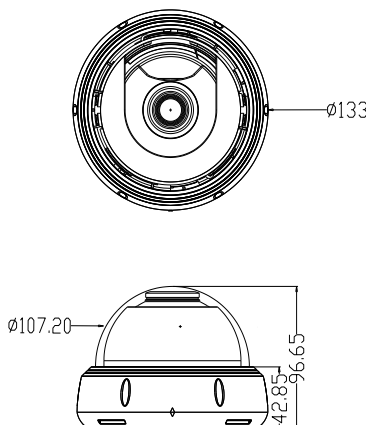

AHD 1080p Vari-focal Dome Camera

Features

- Sony 1/2.9" 2.2MP CMOS sensor
- Supporting multiple analog HD 1080p standards
- Up to 300m coax cable transmission
- Enhancements: WDR, 2D/3D NR, BLC, highlight suppression, defogging
- Motion detection
- Privacy masks
- Multi-lingual OSD menu

Dimensions

Specifications

Model	AS2-P34W
CAMERA	
Image Sensor	Sony 1/2.9" 2.2MP CMOS sensor
Effective Pixel	1920 (H) x 1080 (V)
Frame Rate	25/30fps
Video Output	Switchable among multiple analog HD standards and CVBS, 1.0Vp-p composite video, 75Ω
Min. Illumination	0.0 lux (IR on)
IR Range	15m
Sync System	Internal
Scan System	Progressive scan
Lens	2.8 - 12mm
Electronic Shutter	Auto / manual (1/30 - 1/50000) / FLK
S/N Rate	≥50db (AGC off)
CONTROL	
Video Adjustment	Brightness, sharpness
White Balance	ATW / AWC-SET / AWB / indoor / outdoor / manual
Noise Reduction	2D NR / 3D NR / off
Digital WDR	Auto / on / off
Video Compensation	BLC / HLC / off
Auto Gain Control	Auto / on / off
Day / Night Mode	Auto / B/W / color
Privacy Mask	4 zones
Motion Detection	4 zones
Orientation	Mirror / upside down / 180° rotation
Sens-Up	Up to 30X
MISCELLANEOUS	
Operating Environment	-20 ~ 55°C / 90% relative humidity (no condensation)
Power Supply	DC12V, 5W
Dimensions (mm)	96 (H) x Φ133 (D)
Weight	295g