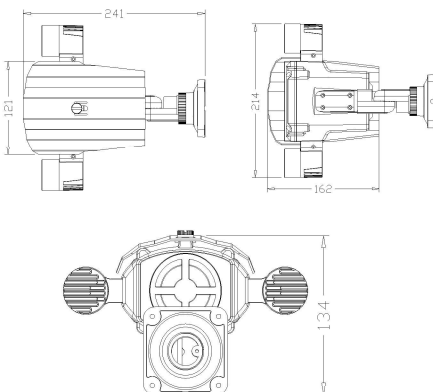

AHD 1080p Extra Long Range Bullet Camera

Features

- Sony 1/2.9" 2.2MP CMOS sensor
- Supporting multiple analog HD 1080p standards
- Up to 300m coax cable transmission
- Enhancements: WDR, 2D/3D NR, BLC, highlight suppression, defogging
- Motion detection
- Privacy masks
- Multi-lingual OSD menu

Dimensions

Specifications

Model	AS2-B54M
CAMERA	
Image Sensor	Sony 1/2.9" 2.2MP CMOS sensor
Effective Pixel	1920 (H) x 1080 (V)
Frame Rate	25/30fps
Video Output	Switchable among multiple analog HD standards and CVBS, 1.0Vp-p composite video, 75Ω
Min. Illumination	0.0 lux (IR on)
IR Range	80m
Sync System	Internal
Scan System	Progressive scan
Lens	6 – 22mm
Angle of View	Horizontal: 15° ~ 39° ; Vertical: 9° ~ 21°
Electronic Shutter	Auto / manual (1/30 - 1/50000) / FLK
S/N Rate	≥50db (AGC off)
CONTROL	
Video Adjustment	Brightness, sharpness
White Balance	ATW / AWC-SET / AWB / indoor / outdoor / manual
Noise Reduction	2D NR / 3D NR / off
Digital WDR	Auto / on / off
Video Compensation	BLC / HLC / off
Auto Gain Control	Auto / on / off
Day / Night Mode	Auto / B/W / color
Privacy Mask	4 zones
Motion Detection	4 zones
Orientation	Mirror / upside down / 180° rotation
Sens-Up	Up to 30X
MISCELLANEOUS	
Weather Protection	IP66
Operating Environment	-20 ~ 55°C / 90% relative humidity (no condensation)
Power Supply	DC12V, 10W
Dimensions (mm)	241 (L) x 214 (W) x 134 (H)
Weight	1218 g