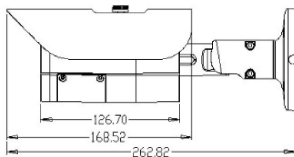

Dimensions

Specifications

Model	AS2-B34W
CAMERA	
Image Sensor	Sony 1/2.9" 2.2MP CMOS sensor
Effective Pixel	1920 (H) x 1080 (V)
Frame Rate	25/30fps
Video Output	Switchable among multiple analog HD standards and CVBS, 1.0Vp-p composite video, 75Ω
Min. Illumination	0.0 Lux (IR on)
IR Range	40m
Sync System	Internal
Scan System	Progressive scan
Lens	2.8 - 12mm
Angle of View	Horizontal: 31° ~ 91° ; Vertical: 18° ~ 47°
Electronic Shutter	Auto / manual (1/30 - 1/50000) / FLK
S/N Rate	≥50db (AGC off)
CONTROL	
Video Adjustment	Brightness, sharpness
White Balance	ATW / AWC-SET / AWB / indoor / outdoor / manual
Noise Reduction	2D NR / 3D NR / off
Digital WDR	Auto / on / off
Video Compensation	BLC / HLC / off
Auto Gain Control	Auto / on / off
Day / Night Mode	Auto / B/W / color
Privacy Mask	4 zones
Motion Detection	4 zones
Orientation	Mirror / upside down / 180° rotation
Sens-Up	Up to 30X
MISCELLANEOUS	
Weather Protection	IP66
Operating Environment	-20 ~ 55°C / 90% relative humidity (no condensation)
Power Supply	DC12V, 8W
Dimensions (mm)	92 (W) x 95 (H) x 262 (L)
Weight	760g