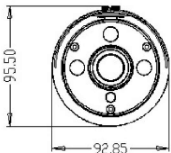

Dimensions

Specifications

Model	AS2-B34W
CAMERA	
Image Sensor	Sony 1/2.9" 2.2MP CMOS sensor
Effective Pixel	1920 (H) x 1080 (V)
Frame Rate	25/30fps
Video Output	Switchable among multiple analog HD standards and CVBS, 1.0Vp-p composite video, 75Ω
Min. Illumination	0.0 Lux (IR on)
IR Range	40m
Sync System	Internal
Scan System	Progressive scan
Lens	2.8 - 12mm
Angle of View	Horizontal: 31° ~ 91° ; Vertical: 18° ~ 47°
Electronic Shutter	Auto / manual (1/30 - 1/50000) / FLK
S/N Rate	≥50db (AGC off)
CONTROL	
Video Adjustment	Brightness, sharpness
White Balance	ATW / AWC-SET / AWB / indoor / outdoor / manual
Noise Reduction	2D NR / 3D NR / off
Digital WDR	Auto / on / off
Video Compensation	BLC / HLC / off
Auto Gain Control	Auto / on / off
Day / Night Mode	Auto / B/W / color
Privacy Mask	4 zones
Motion Detection	4 zones
Orientation	Mirror / upside down / 180° rotation
Sens-Up	Up to 30X
MISCELLANEOUS	
Weather Protection	IP66
Operating Environment	-20 ~ 55°C / 90% relative humidity (no condensation)
Power Supply	DC12V, 8W
Dimensions (mm)	92 (W) x 95 (H) x 262 (L)
Weight	760g